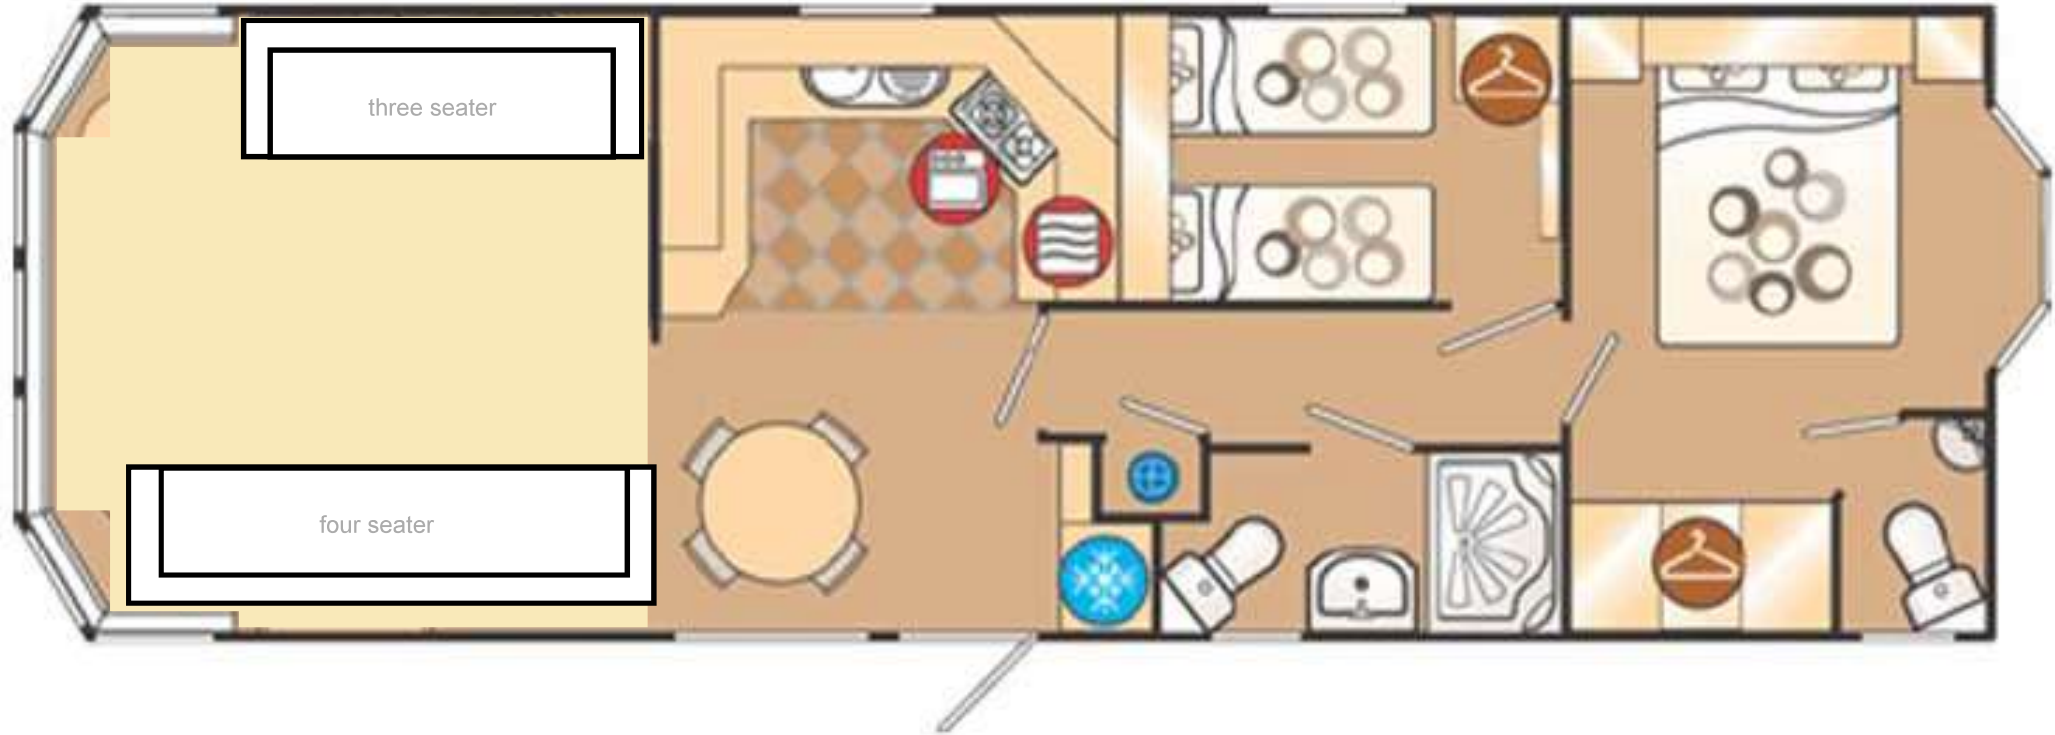

112

112

PLOT 112 - WILLERBY ASPEN (pre-owned)

- 37ft x 12ft - 2 bedrooms
- gas fired central heating and double glazing
- open plan lounge diner
- two brand new sofas (4 seater and 3 seater)
- lovely kitchen, brand new 70:30 fridge freezer
- new carpets and vinyl
- two toilets
- south facing plot
- large metal shed

112

three seater

four seater